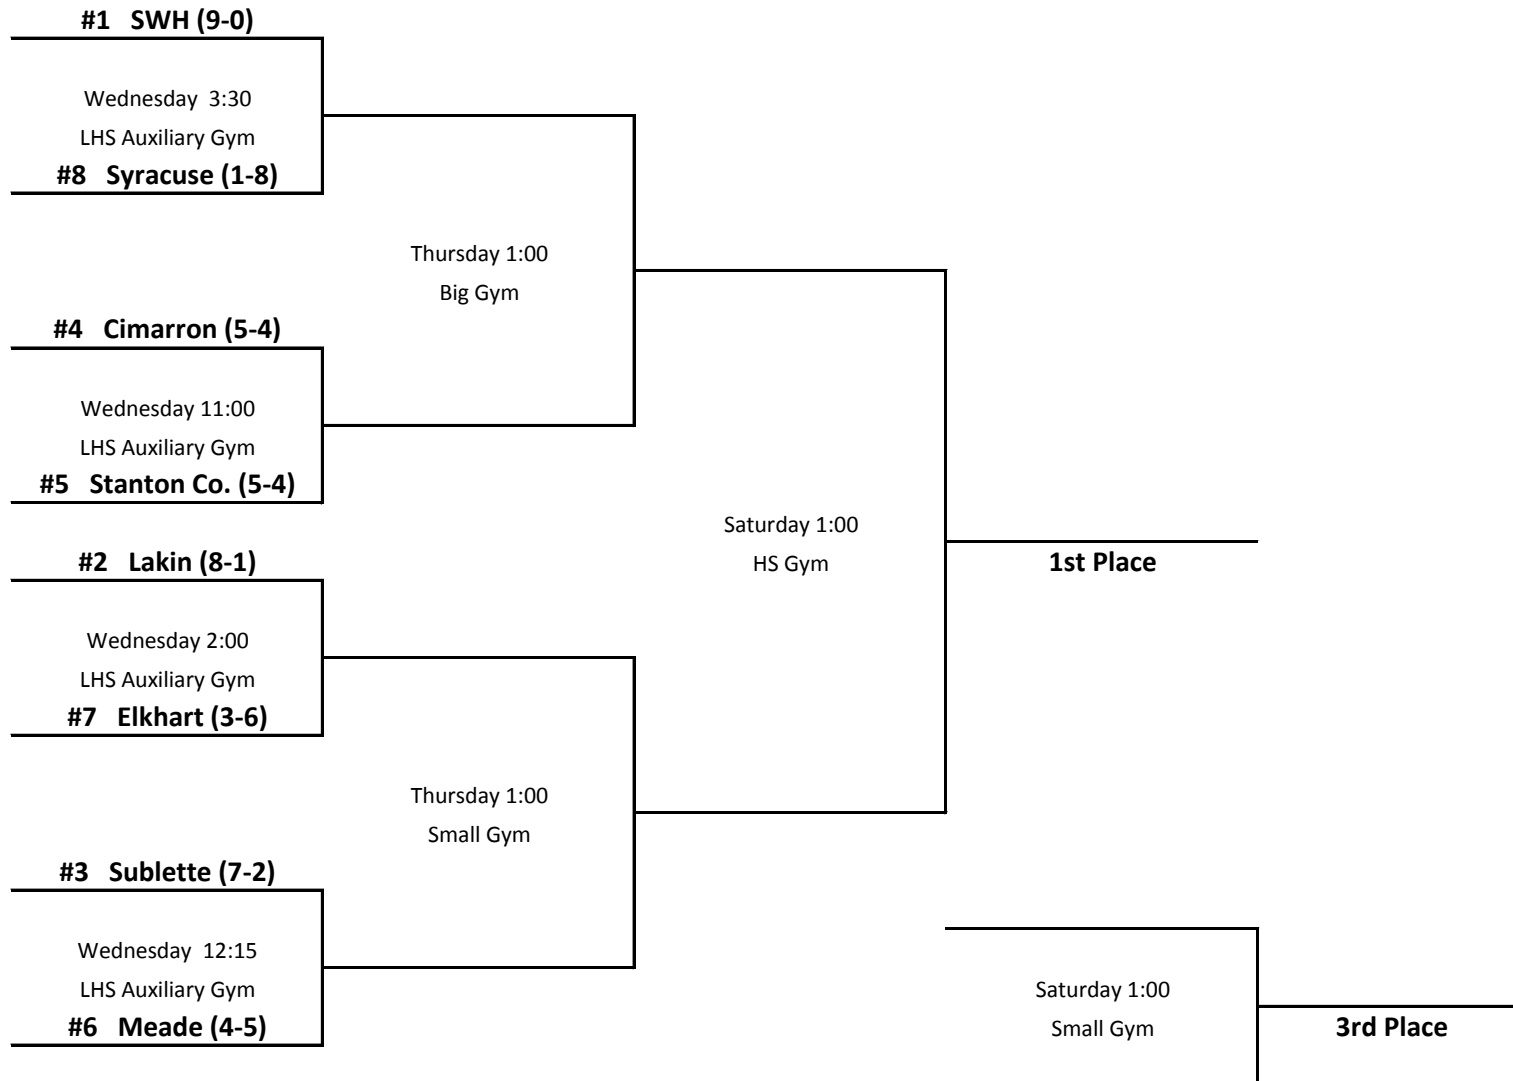

HPEA "B" Girls Bracket - 2011-2012

Wednesday at Lakin;

Thursday Semi-Finals at Satanta

Saturday Finals at Cimarron

Wednesday Games Played in LHS Auxiliary Gym

**THIS GYM WILL
TAKE A 30 MINUTE
BREAK BETWEEN
THE 2ND AND 3RD
GAME**

TOP SIDE OF THE BRACKET - HOME TEAM & WEAR WHITE JERSEYS